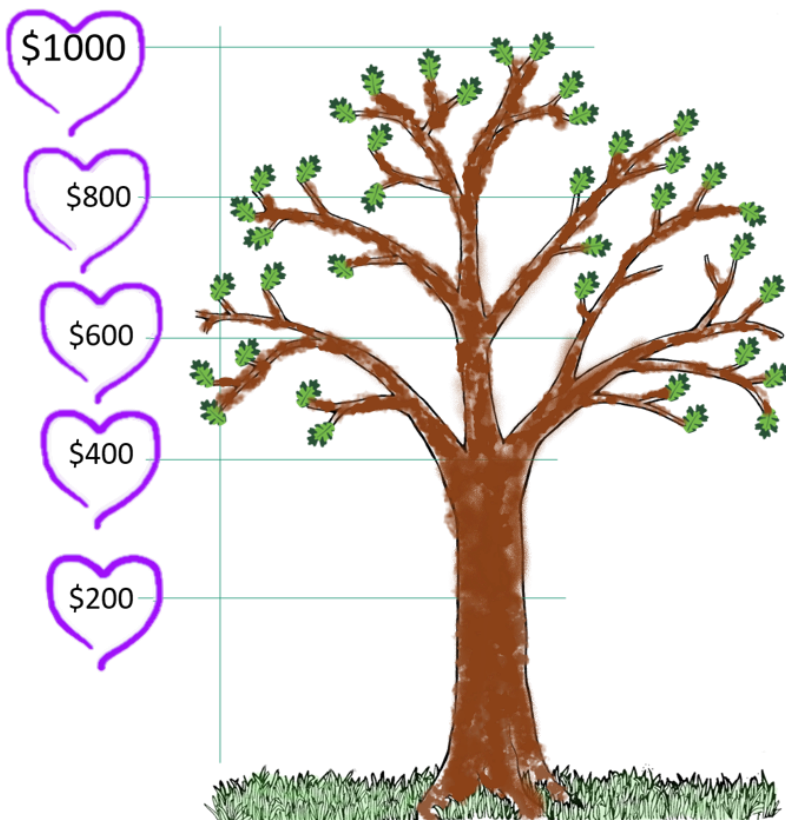

THE RIVER NEWS ~ April 19, 2020

Our purpose as a church (it's why we exist): We go out to transform lives through Jesus Christ.

WORSHIP

Sundays at 10:30 am on Facebook Live on the River of Hope public Facebook page.

➡ Troubleshooting for Facebook Live:

If you have issues with buffering or the video stream freezes, exit out of the live and go back in to the video, that should fix the issue.

If you have problems working Facebook, please call Emily at (218) 251-8785 and she will do her best to walk you through it.

WE GIVE

What you give matters. Will you help River of Hope live out its purpose to see lives changed?

Contact Sue Benson at 320-296-4565 with questions or to signup for Simply Giving.

MARCH TOTALS SNAPSHOT

- Regular Offering: $11,604 (includes dropped at office & annual donation)
- Laundry Love/Children's: $61.96
- Auto-deposits March 1 - March 31: $10,885
- Erin's Kids: $0.00
- Terebinth Refuge: $400

We have surpassed our goal for Terebinth Refuge for the Lenten Season of Giving! THANK YOU!

You can still donate.

Checks can be made directly to

Terebinth Refuge and mailed to the River of Hope Office
16 Washington Ave W, Suite 100, Hutchinson, MN
Go to www.terebinthrefuge.org for other ways of support.

CONNECTIONS / WE GO OUT

All in person group gatherings are cancelled/postponed for now.

Stay healthy, stay safe!

BEER + HYMNS LIVE!

Please tune in to Facebook for Beer & Hymns on Tuesday April 28th from 7:00 - 8:00 pm We will be using Book 1.1 which you can find on our website.

If you missed the Live on March 31st, find it is on the public Facebook page under Videos or by clicking the link to our website

<http://riverofhopehutchinson.org/beer-and-hymns/>

THANK YOU Nelson Family for leading and continuing the music and outreach!

FAITH AT HOME

Staying connected in a time of COVID-19

Please go to our webpage and see resources for you and those in your home to practice faith at home.

<http://riverofhopehutchinson.org/faith-at-home/>

LUNCHTIME WISDOM WITH PASTOR JANINE

Join us on Monday's at 12:00 Noon on Zoom conference calls. The link is on the private group Facebook page. If you would like an emailed link, reach out to Pastor Janine at Pastor@riverofhopehutchinson.org

NIGHTLY DEVOTIONS WITH PASTOR JANINE

Bring your prayer requests and gather for a brief devotion at 9:00 pm on Facebook Live. If you can't make 9:00 pm, you can watch, or read the text any time on our Facebook page.

THANK YOU to those who have made facemasks and donated them to River of Hope. They are available for pick up at our office. Please text Jim at (320) 552-9734 or Emily at (218) 251-8785 for when the office will be open or if you would like one dropped at your home.

Temporary Office Hours:

Staff will be working from home due to COVID-19 Stay Home order from Governor Walz

Phone: 320-587-4414 Mobile: 320-583-8005 Website: riverofhopehutchinson.org

Pastor Janine Olson: pastor@riverofhopehutchinson.org

Jim Nelson, Worship & Music Curator: music@riverofhopehutchinson.org

Emily Heilman, Administrative Assistant: office@riverofhopehutchinson.org